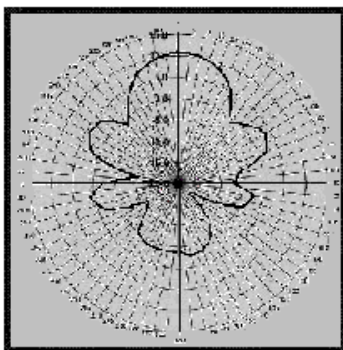

**70cm Yagi 8**  
*"Junk Box Special"*

11 Db Gain

**DESIGN BY K6WXA**

**PARTS IDENTIFICATION**

- A. 3/4" PVC CAP
- B. 3/4" PVC "T"
- C. BNC POST
- R 13" OF 1/8" STAINLESS STEEL ROD
- DE DRIVEN ELEMENT, 2-EACH, 5" 1/4" COPPER TUBING
- D1 DIRECTOR, 11-3/8" OF 3/16" STAINLESS STEEL ROD
- D2 DIRECTOR, 11-5/16" OF 3/16" STAINLESS STEEL ROD
- D3 DIRECTOR, 11-1/4" OF 3/16" STAINLESS STEEL ROD
- D4 DIRECTOR, 11-3/16" OF 3/16" STAINLESS STEEL ROD
- D5 DIRECTOR, 11-1/8" OF 1/8" STAINLESS STEEL ROD
- D6 DIRECTOR, 11" OF 1/8" STAINLESS STEEL ROD

**BALUN CONSTRUCTION**

Ground to back of Tuning Loop

**11" RG-8X OR 9" RG-58U  
 COAXIAL BALUN**