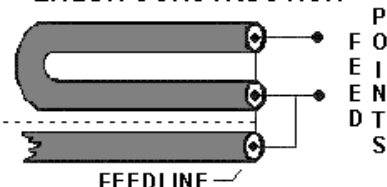

**70cm Yagi 8**  
*"Junk Box Special"*

11 Db Gain

**DESIGN BY K6WXA**

**PARTS IDENTIFICATION**

- A. 3/4" PVC CAP
- B. 3/4" PVC "T"
- C. BNC POST
- R 13" OF 1/8" STAINLESS STEEL ROD
- DE DRIVEN ELEMENT, 2-EACH, 5" 1/4" COPPER TUBING
- D1 DIRECTOR, 11-3/8" OF 3/16" STAINLESS STEEL ROD
- D2 DIRECTOR, 11-5/16" OF 3/16" STAINLESS STEEL ROD
- D3 DIRECTOR, 11-1/4" OF 3/16" STAINLESS STEEL ROD
- D4 DIRECTOR, 11-3/16" OF 3/16" STAINLESS STEEL ROD
- D5 DIRECTOR, 11-1/8" OF 1/8" STAINLESS STEEL ROD
- D6 DIRECTOR, 11" OF 1/8" STAINLESS STEEL ROD

**BALUN CONSTRUCTION**

Ground to back of Tuning Loop

**11" RG-8X OR 9" RG-58U  
 COAXIAL BALUN**