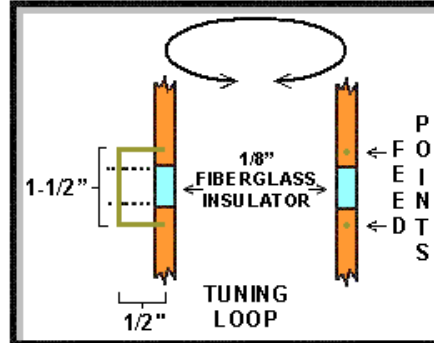

**70cm Yagi 8**  
*"Junk Box Special"*

11 Db Gain

**DESIGN BY K6WXA**

**PARTS IDENTIFICATION**

- A. 3/4" PVC CAP
- B. 3/4" PVC "T"
- C. BNC POST
- R 13" OF 1/8" STAINLESS STEEL ROD
- DE DRIVEN ELEMENT, 2-EACH, 5" 1/4" COPPER TUBING
- D1 DIRECTOR, 11-3/8" OF 3/16" STAINLESS STEEL ROD
- D2 DIRECTOR, 11-5/16" OF 3/16" STAINLESS STEEL ROD
- D3 DIRECTOR, 11-1/4" OF 3/16" STAINLESS STEEL ROD
- D4 DIRECTOR, 11-3/16" OF 3/16" STAINLESS STEEL ROD
- D5 DIRECTOR, 11-1/8" OF 1/8" STAINLESS STEEL ROD
- D6 DIRECTOR, 11" OF 1/8" STAINLESS STEEL ROD

**BALUN CONSTRUCTION**

Ground to back of Tuning Loop

**11" RG-8X OR 9" RG-58U  
 COAXIAL BALUN**