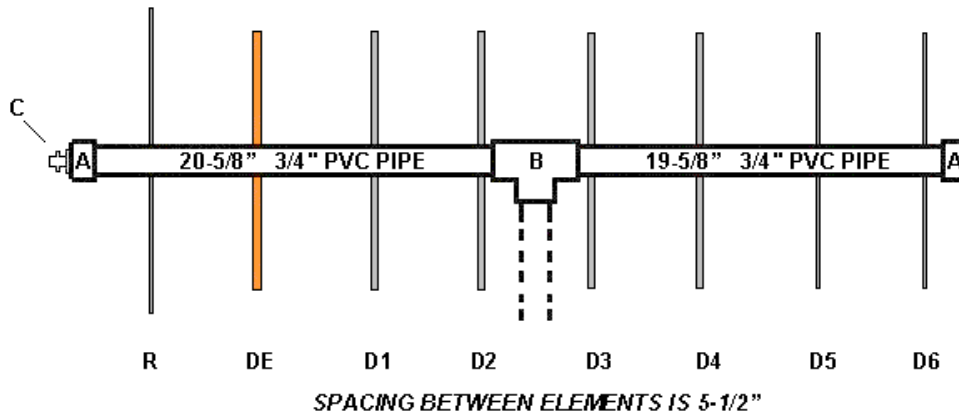

**70cm Yagi 8**  
*"Junk Box Special"*

11 Db Gain

**DESIGN BY K6WXA**

**PARTS IDENTIFICATION**

- A. 3/4" PVC CAP
- B. 3/4" PVC "T"
- C. BNC POST
- R 13" OF 1/8" STAINLESS STEEL ROD
- DE DRIVEN ELEMENT, 2-EACH, 5" 1/4" COPPER TUBING
- D1 DIRECTOR, 11-3/8" OF 3/16" STAINLESS STEEL ROD
- D2 DIRECTOR, 11-5/16" OF 3/16" STAINLESS STEEL ROD
- D3 DIRECTOR, 11-1/4" OF 3/16" STAINLESS STEEL ROD
- D4 DIRECTOR, 11-3/16" OF 3/16" STAINLESS STEEL ROD
- D5 DIRECTOR, 11-1/8" OF 1/8" STAINLESS STEEL ROD
- D6 DIRECTOR, 11" OF 1/8" STAINLESS STEEL ROD

**BALUN CONSTRUCTION**

Ground to back of Tuning Loop

**11" RG-8X OR 9" RG-58U  
 COAXIAL BALUN**