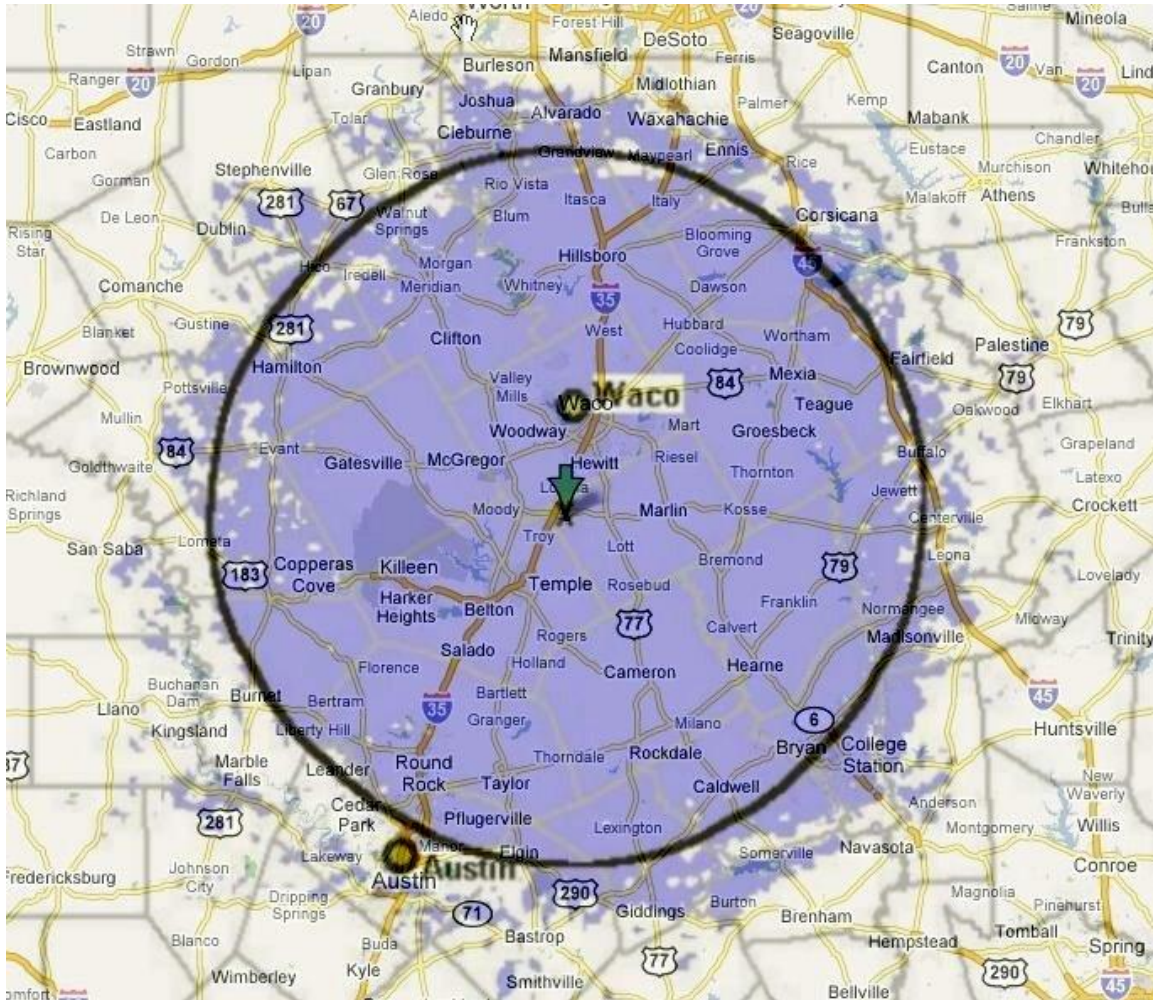

The Central Texas Amateur Radio Club provides Amateur Radio support and service to a multi-county area here in the Central Texas Region. Though we are based out of Bell County, our members, have a desire to participate in Emergency Communications, Skywarn Weather Nets, Storm Spotting, and other similar Amateur Radio services, consist of Amateur Radio Operators from all surrounding counties. We provide training and testing for those who wish to get into the great hobby of Amateur Radio. The Technician class, the entry-level course for certification, has a better than 95% first time pass rate!

The W5BEC Repeater Coverage Map

W5BEC – 147.140 PL 123.0

During Severe Weather events, the W5BEC Repeater is directly connected to the Fort Worth National Weather Service via Echo-Link, which greatly aids the National Weather Service in having positive ground truth during severe weather events across Central Texas.